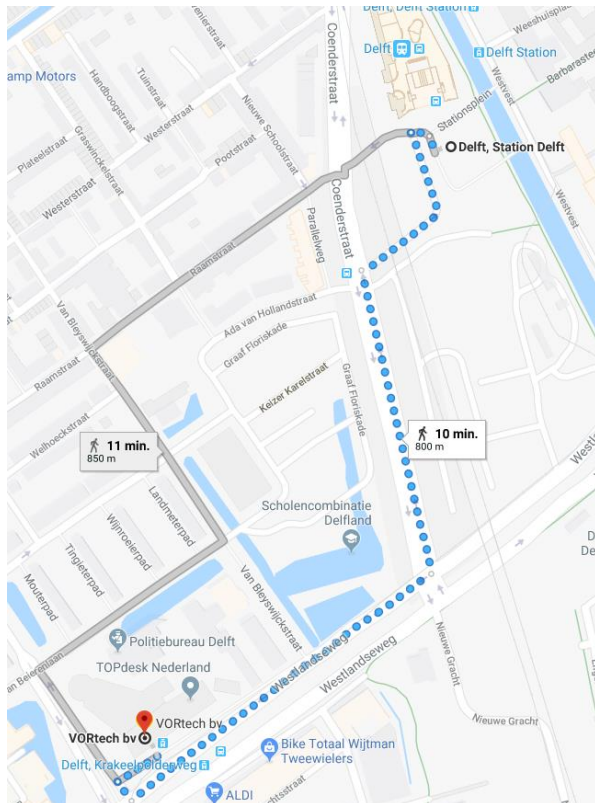

## Visitors information

VORtech  
Westlandseweg 40d  
2624 AD Delft  
015-2850125

## Directions by public transport

- Go to Delft Station. Then:
  - Walk via the Coenderstraat to the Westlandseweg (total walking distance: 800 meters).
  - Alternative: take Tram 1 towards Delft Tanthof and get off at the first stop (Krakeelpolderweg).
- Ring the bell at the main entrance of the office at Westlandseweg 40d. Then, take the elevator to the 3rd floor and ring again.

## Directions by car

- Set the navigation to "Jacoba van Beierenlaan 1, Delft".
- When you almost arrive, follow the Krakeelpolderweg and turn right at the Jacoba van Beierenlaan.
- Immediately turn right at the gate, where the entrance of the (rather anonymous) parking deck is (just before the entrance of the police station).
- Ring the bell at the fence of the parking deck. Wait until the light turns green. Then drive upwards.
- Park the car at the rear right (just under the office building) at one of the parking places reserved for VORtech.
- Walk on the parking deck to the entrance of the stairwell. Ring the bell associated with VORtech. Then go with the elevator or stairs from the 2nd to the 3rd floor and ring again.